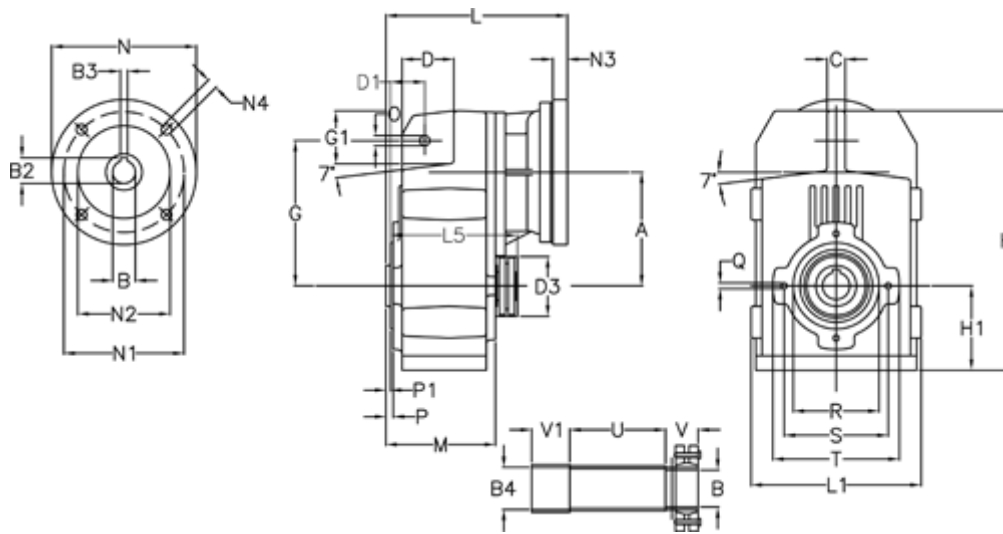

Article number: 29560502385250

Description: Shaft mounted gear
A512S-23,8-P132B5

Measures

A = 211.30	D1 = 65.0	I5 = 222.0	P1 = 4.5	V1 = 50
B = 52	d3 = 120	M = 163.0	Q = M12x19	
B1 = 38	G = 278	N = 300	R = 180	
B2 = 41.3	G1 = 105.5	N1 = 265	S = 215	
B3 = 10	H = 479.0	N2 = 230	T = 250	
B4 = 54	H1 = 144.0	N4 = 14	Tightening torque N m = 14.5	
C = 20	L = 334.0	O = 22	U = 91.0	
D = 93.5	L1 = 273	P = 8.5	V = 62	